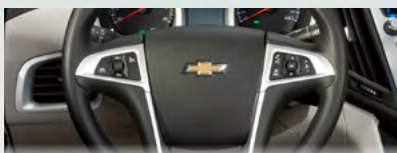

**LOTS OF STANDARD
EQUIPMENT**

	2011 CHEVROLET EQUINOX 1LT FWD W/PDD	2011 TOYOTA RAV4 SPORT	2011 FORD ESCAPE XLT FWD AUTO	2011 HONDA CR-V EX 2WD
POWERTRAIN				
Engine	2.4L I4 ECOTEC	2.5L DOHC I4 VVT-i	2.5L Duratec I4	2.4L DOHC I4 i-VTEC
Horsepower @ RPM	182 @ 6700	179 @ 6000	171 @ 6000	180 @ 6800
Torque @ RPM	172 @ 4900	172 @ 4000	171 @ 4500	161 @ 4400
EPA Fuel Economy Estimates (city/highway) when running on gas	22/32	22/38	22/28	21/28
Optional Engine	3.0L V6	NA	3.0L V6	NA
Standard Transmission	6-sp. Automatic	4-sp. Automatic	6-sp. Automatic	5-sp. Automatic
Towing Capacity¹ (lbs.)	1500	1500	1500	1500
OWNER BENEFITS² (years/miles)				
Transferable Bumper-to-Bumper Limited Warranty	3/36,000	3/36,000	3/36,000	3/36,000
Transferable Limited Powertrain Warranty	5/100,000	5/60,000	5/60,000	5/60,000
Transferable Rust-through Corrosion Protection	6/100,000	5/unlimited	5/unlimited	5/unlimited
Roadside Assistance Program	5/100,000	2/25,000	5/60,000	dealer
Courtesy Transportation Program	5/100,000	dealer	dealer	dealer
SATELLITE RADIO³				
XM Satellite Radio (three-month trial)	XM (3-month trial)	0	SIRIUS (6-month trial)	NA
ONSTAR (standard six months)⁴				
OnStar Turn-by-Turn Navigation	S	NA	0 (SYNC)	NA
OnStar Automatic Crash Notification	S	NA	0 (SYNC)	NA
OnStar Emergency Services	S	NA	NA	NA
OnStar Crisis Assist	S	NA	0 (SYNC)	NA
OnStar Stolen Vehicle Assistance	S	NA	NA	NA
OnStar Remote Door Unlock	S	NA	NA	NA
OnStar Roadside Assistance	S	NA	NA	NA
OnStar Remote Horn and Lights	S	NA	NA	NA
OnStar Vehicle Diagnostics	S	NA	0 (SYNC)	NA
OnStar Automatic Email Service Reminder	S	NA	NA	NA
CONNECTIVITY				
MyChevrolet⁵ Mobile App	S	NA	NA	NA
OnStar MyLink^{5,6} Mobile App	S	NA	NA	NA
USB Port⁷	S	0 - dealer accessory	0 (SYNC)	NA
Bluetooth Connectivity for select phones⁸	S	0 - dealer accessory	0 (SYNC)	NA
CONVENIENCE				
Rear Camera	S	S	NA	NA
Remote Starter System	S	0 - dealer accessory	0 - dealer accessory	0 - dealer accessory